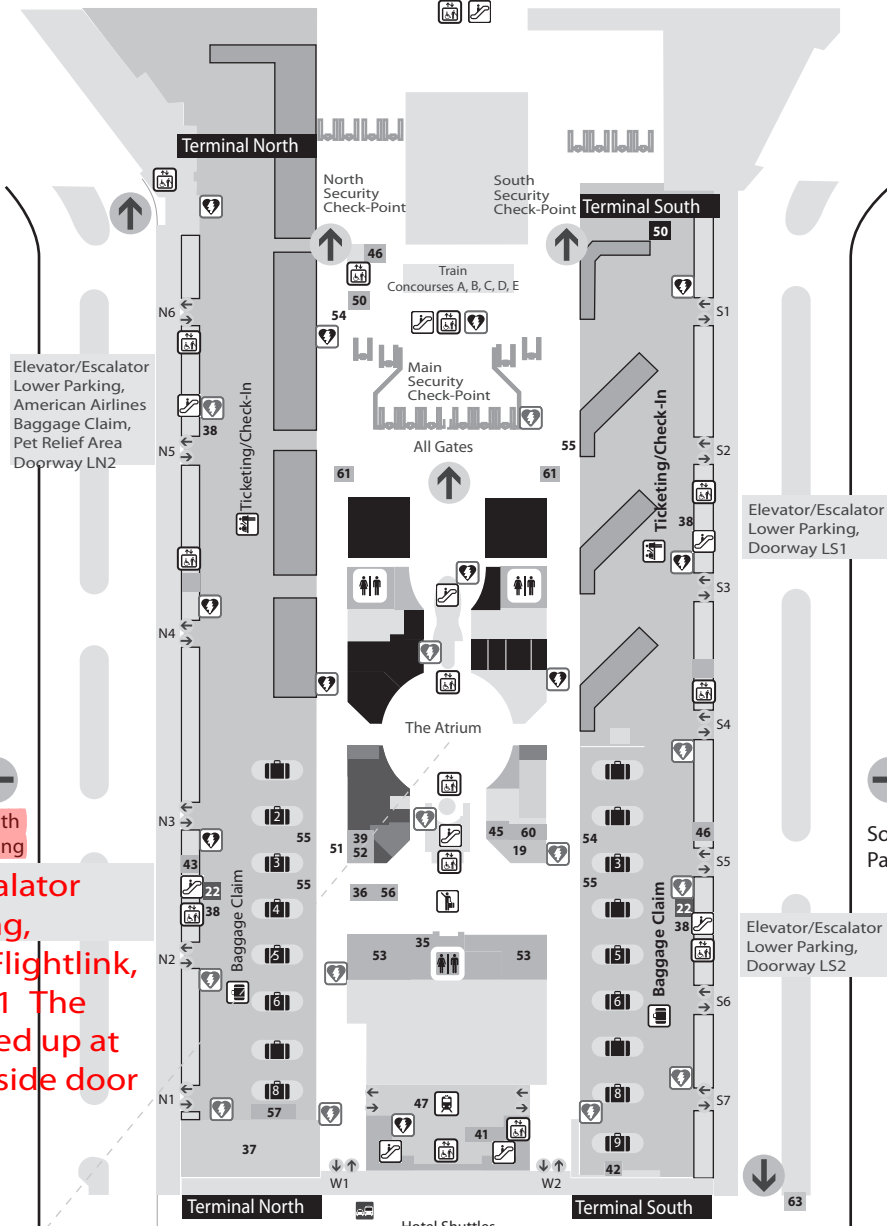

Terminal Directory

Terminal North Airline Listing

- Air Canada
- AirTran
- American Airlines
- British Airways
- Continental
- Frontier Airlines
- KLM
- Korean Air
- Lufthansa
- Midwest
- Spirit Air
- United
- US Airways
- Wings Air

Symbols Legend

Terminal South Airline Listing

- Aero Mexico
- Air France
- Delta Airlines

Food and Beverage

1. 1 Asian Chao
2. 2 Atlanta Bread Company (24 hours)
3. 3 Bistro Del Sol
4. 4 Domino's Pizza (24 hours)
5. 5 Edy's Ice Cream
6. 6 Houlihan's
7. 7 Paschal's Southern Cuisine
8. 8 Seattle's Best Coffee
9. 9 Wendy's (24 hours)

Services

1. 28 Quick Passport/Visa - Coming Soon
2. 35 Airport Information
3. 36 Atlanta Convention k / and Visitor's Bureau (ACVB)
4. 37 M's
5. 38 Concierge International
6. 39 Lost and Found
7. 40 Ticket
8. 41 Service
9. 42 Delta Baggage Service
10. 43 Greyhound Flightlink (lower level)
11. 44 Ground Transportation
12. 45 Interfaith Chapel
13. 46 Lost and Found
14. 47 MARTA City Train
15. 48 Master Shine Shoe Shine
16. 49 Medical Center - Aero Clinic (third floor)
17. 50 Oversized Baggage Screening
18. 51 Pre-Paid Phone Cards, Insurance, Fed-ex
19. 52 Quick Passport + Visa Service
20. 53 Rental Cars
21. 54 Telephones, TTY, Volume Control Telephones
22. 55 Telephones, Volume Control Telephones
23. 56 Traveler's Aid (City of Atlanta Information)
24. 57 U.S. Military R&R Processing
25. 58 U.S. Post Office
26. 59 USO Military / Assistance (third floor)
27. 60 Convenient Baggage Services
28. 61 Clear® (registered traveler)
29. 62 Executive Conference Center (third floor)
30. 63 Pet Relief Area

Elevator/Escalator Lower Parking, Greyhound Flightlink, Doorway LN1 The bus will be picked up at the curb outside door LN1